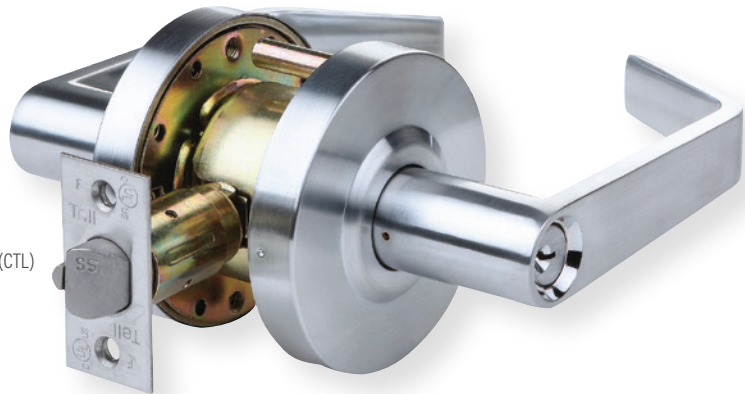

Standard-Duty Grade 2 Cylindrical
LC2600 SERIES

Cortland Trim (CTL)

FEATURES

- Performance**
- Complies with ANSI A156.2, Series 4000
 - Grade 2, 400,000 cycles
 - UL/ULC listed for 3-hour fire door
 - American Disabilities Act (ADA) ANSI A117.1

- Chassis**
- Cylindrical
 - Steel - coated with zinc dichromate (corrosion resistance)
 - Optional freewheeling clutch with Cortland and Sturdee

- Lever**
- Non-handed

- Latch**
- 2 3/4" Backset
 - 3/4" Housing diameter
 - 1/2" Stainless steel throw
 - 1 1/8" x 2 1/4", Square corner faceplate

- Rose**
- 3 1/4" diameter

- Thru-bolts**
- Removable thru-bolts standard

- Strike**
- ASA Strike 1 1/4" x 4 7/8"
 - Optional T-Strike 1 1/8" x 2 3/4"
 - Optional F-Strike (full lip)

- Cylinder**
- C keyway (SCC)
 - 6-pin solid brass
 - Keyed different (KD)