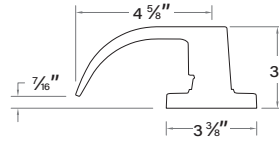

Buckingham (BUC)