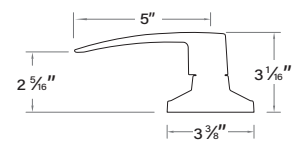

Sturdee (STR)

TELL FINISHES