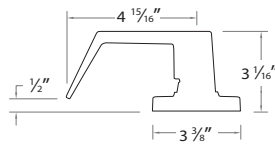

LC2600 SERIES

OPTIONS

KEYING	6-pin cylinders, can be pinned to 5-pin.	
Cylinders	Arrow A (ARA), Corbin 59A1 (C059A1), Corbin 60 (C06), Corbin Russwin L4 (CL4), Options Kwikset (KW1), Russwin D1 (RD1), Sargent LA (SAL), Schlage E (SCE), Schlage F (SCF), Weiser E (WRE), Yale 8 (YA8), Yale GA (YGA)	
Tell Cylinder	Restricted Tell keyway cylinder can key both the cylinder and interchangeable core in one lock. The cylinders and IC cores are interchangeable. Tell keyway cylinder is available only keyed to 6-pin. Tell IC cylinder can be keyed to 6-pin or 7-pin interchangeable core (IC)	
IC Keyway Cylinders (Available 6- or 7-Pin)	Best A (BA), Best B (BB), Best C (BC), Best D (BD), Best E (BE), Best F (BF), Best G (BG), Best H (BH), Best J (BJ), Best K (BK), Best L (BL), Best M (BM), Best Q (BQ), Best U (BU), Black construction core (BLK), Less core (00), Not specified (XX)	
Keying Options	Grand master key (GMK), construction master key (CMK), master key (MK), keyed different (KD), keyed alike (KA), interchangeable core uncombined (IC), 0-bitted (OBIT)	
AVAILABLE FUNCTIONS	Entry 81 Office/Entry 82 Classroom 84 Storeroom 86	Communicating 91 Privacy Bed/Bath 76 Passage Hall/Closet 75 Single Dummy 01

LEVER STYLES

Cortland (CTL)