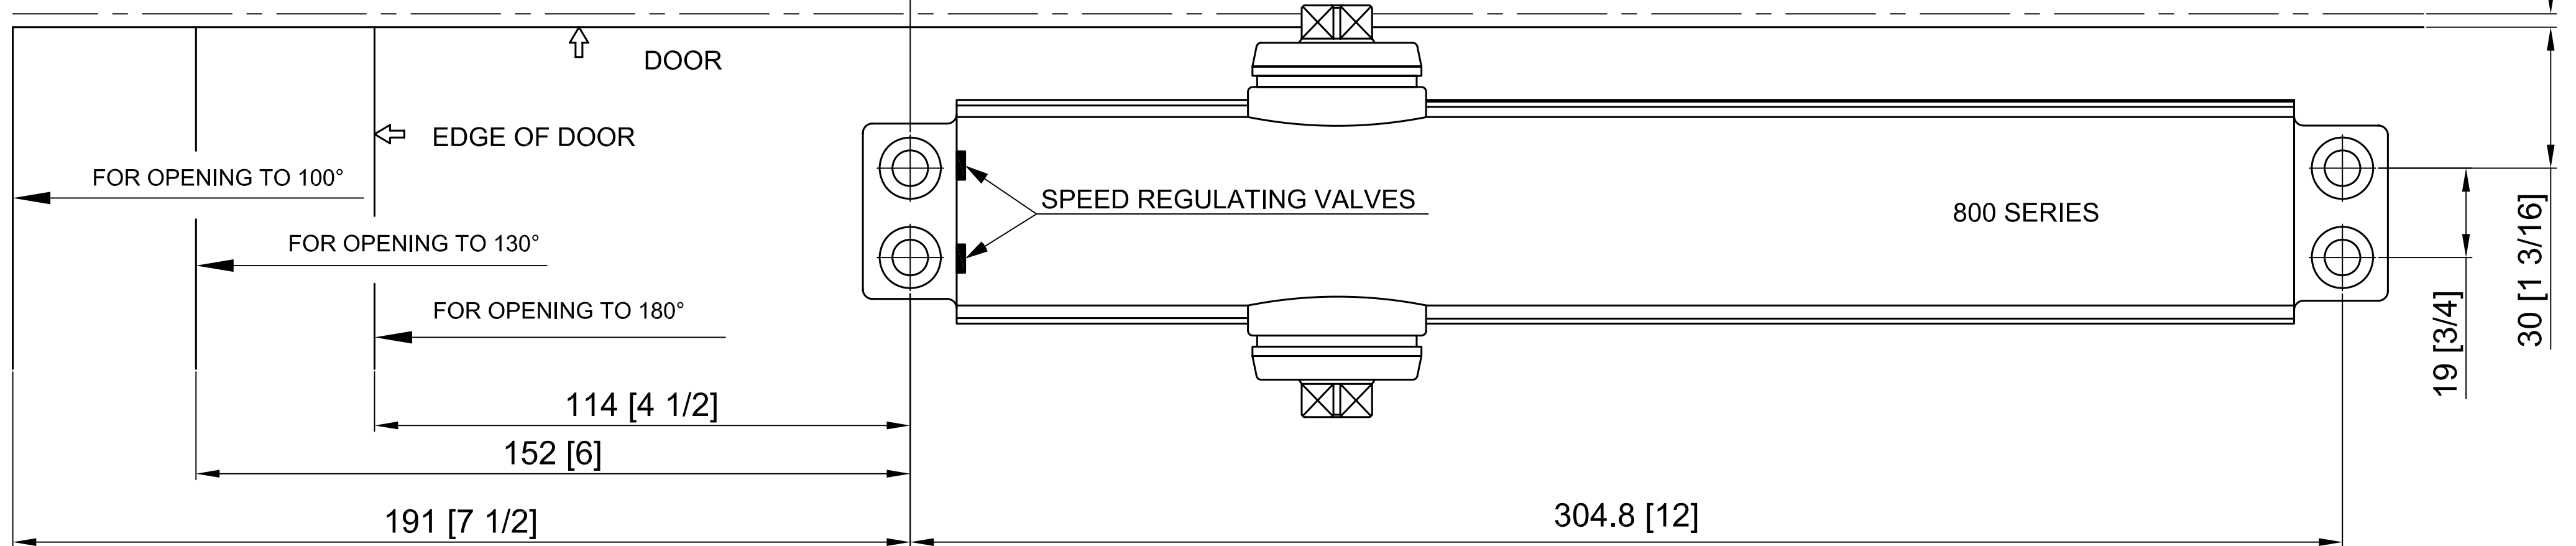

Scale 1:1

# STANDARD APPLICATION TEMPLATE FOR A RIGHT HAND DOOR

UPPER FRAME

Scale 1:1

UPPER FRAME

PARALLEL APPLICATION  
TEMPLATE FOR A RIGHT HAND DOOR

Scale 1:1

Scale 1:1