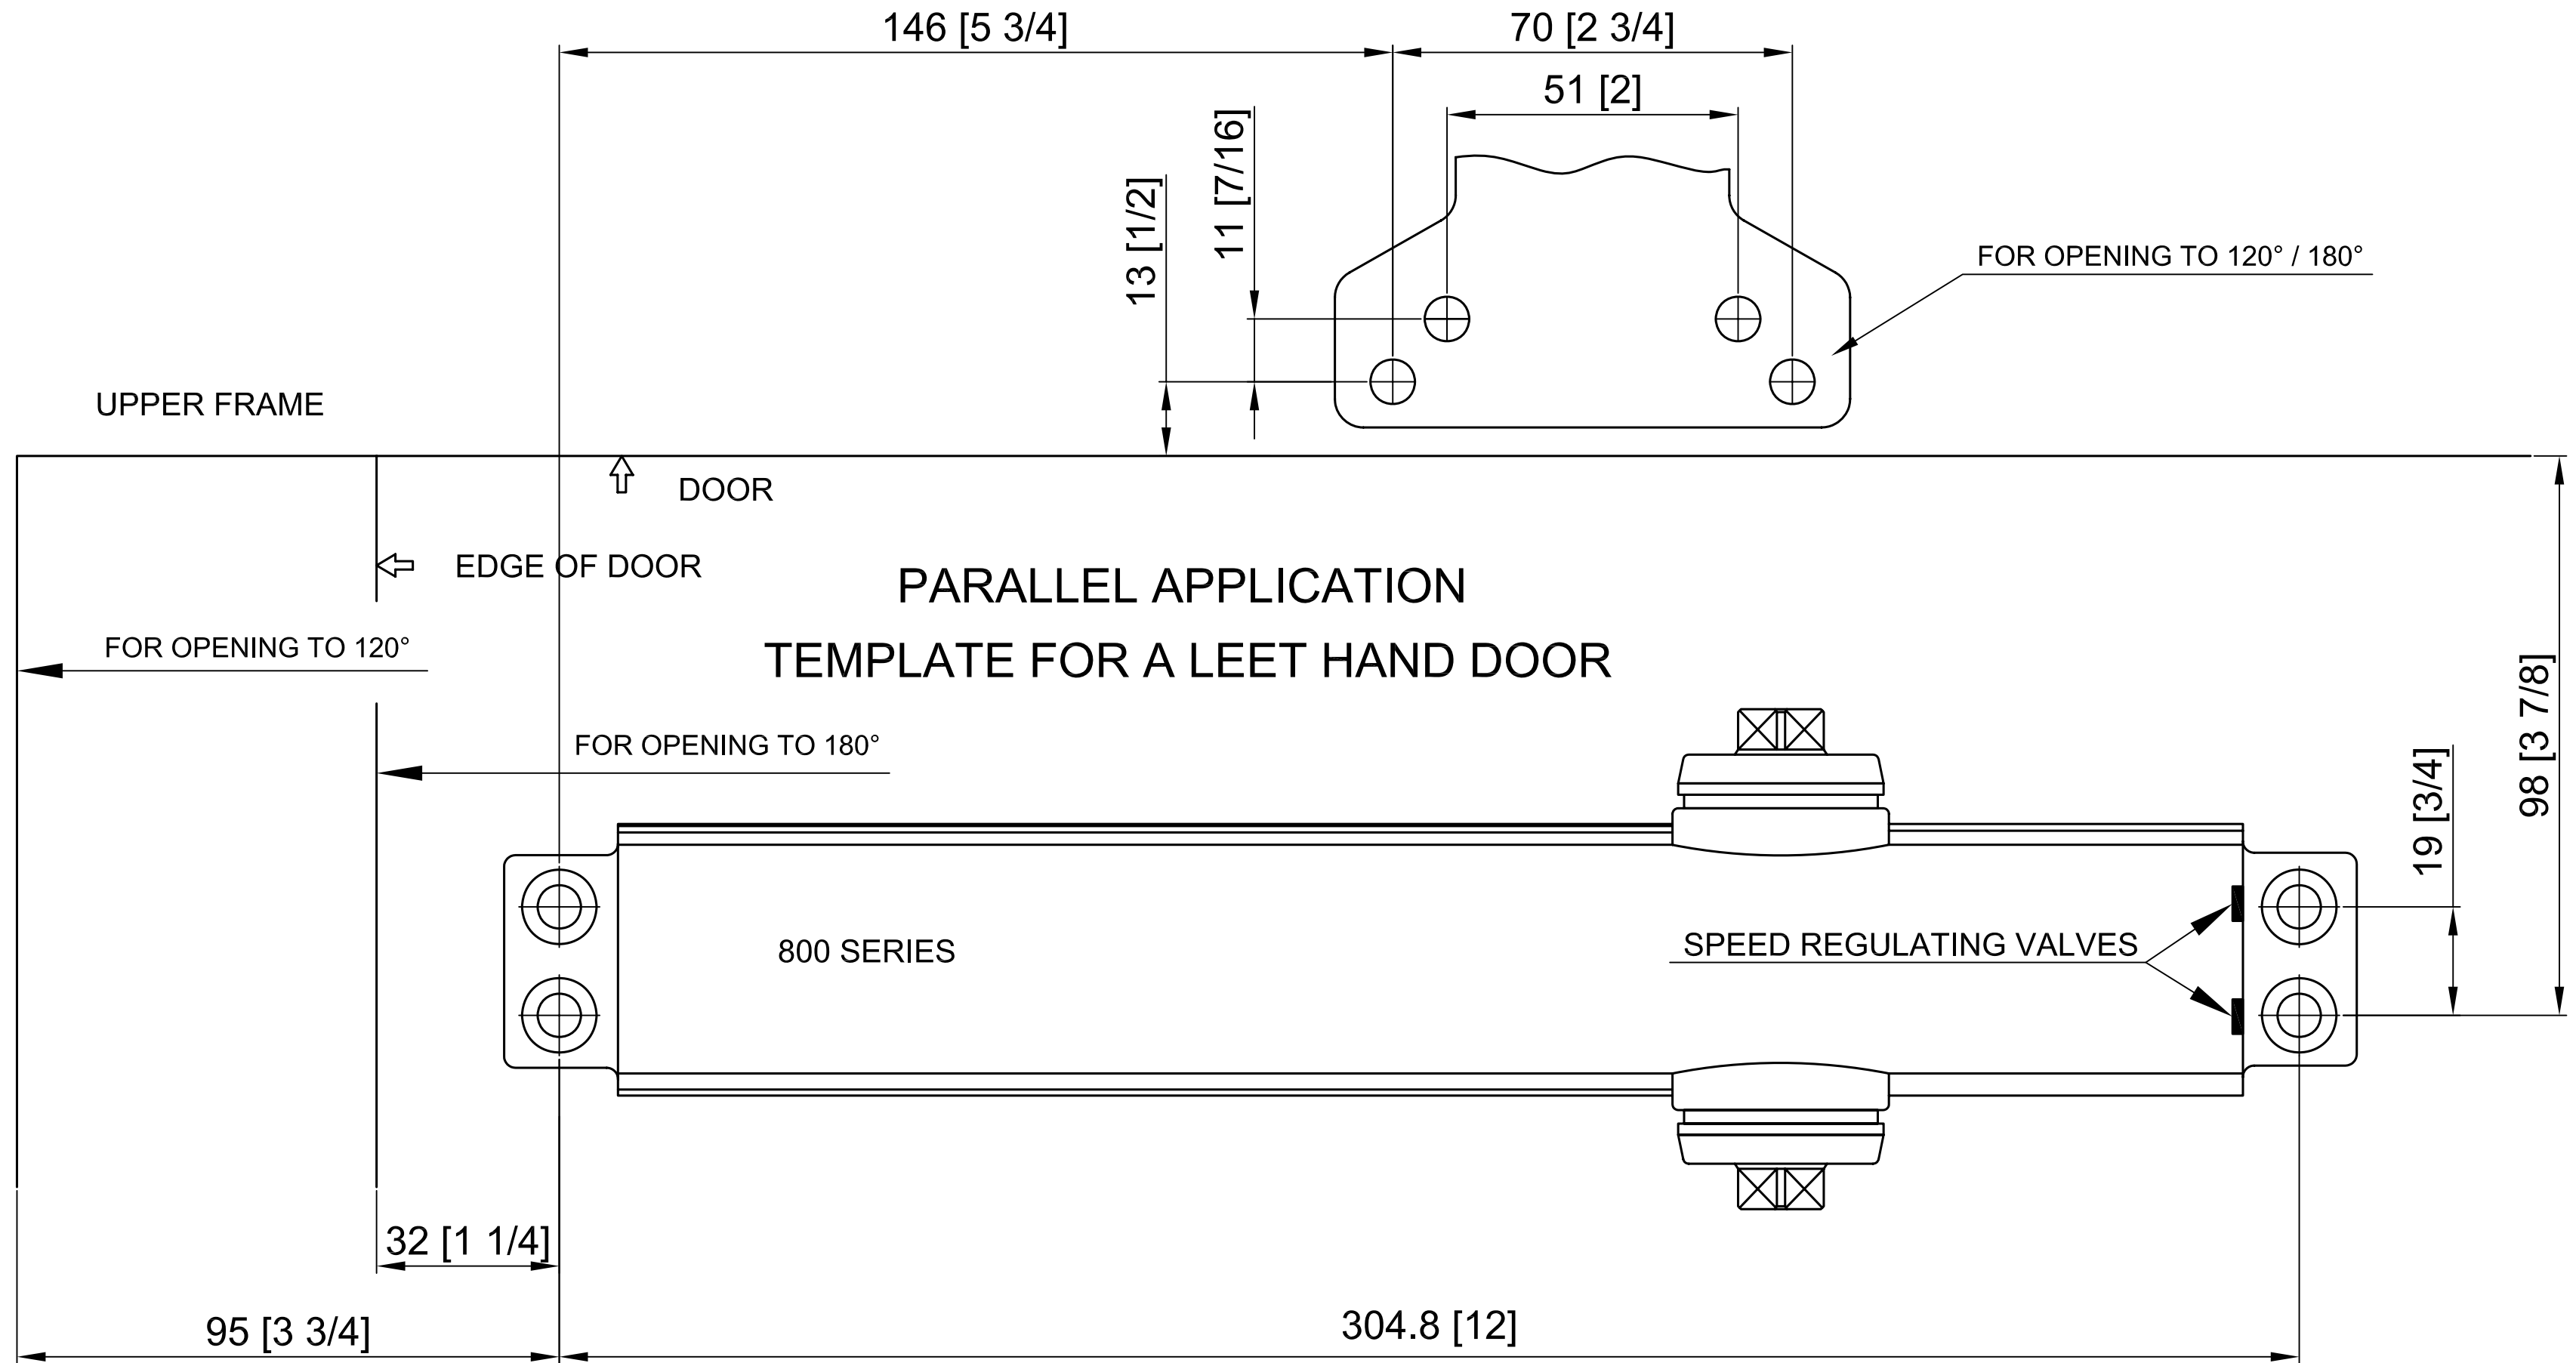

# STANDARD APPLICATION TEMPLATE FOR A RIGHT HAND DOOR

UPPER FRAME

Scale 1:1

UPPER FRAME

PARALLEL APPLICATION  
TEMPLATE FOR A RIGHT HAND DOOR

Scale 1:1

Scale 1:1