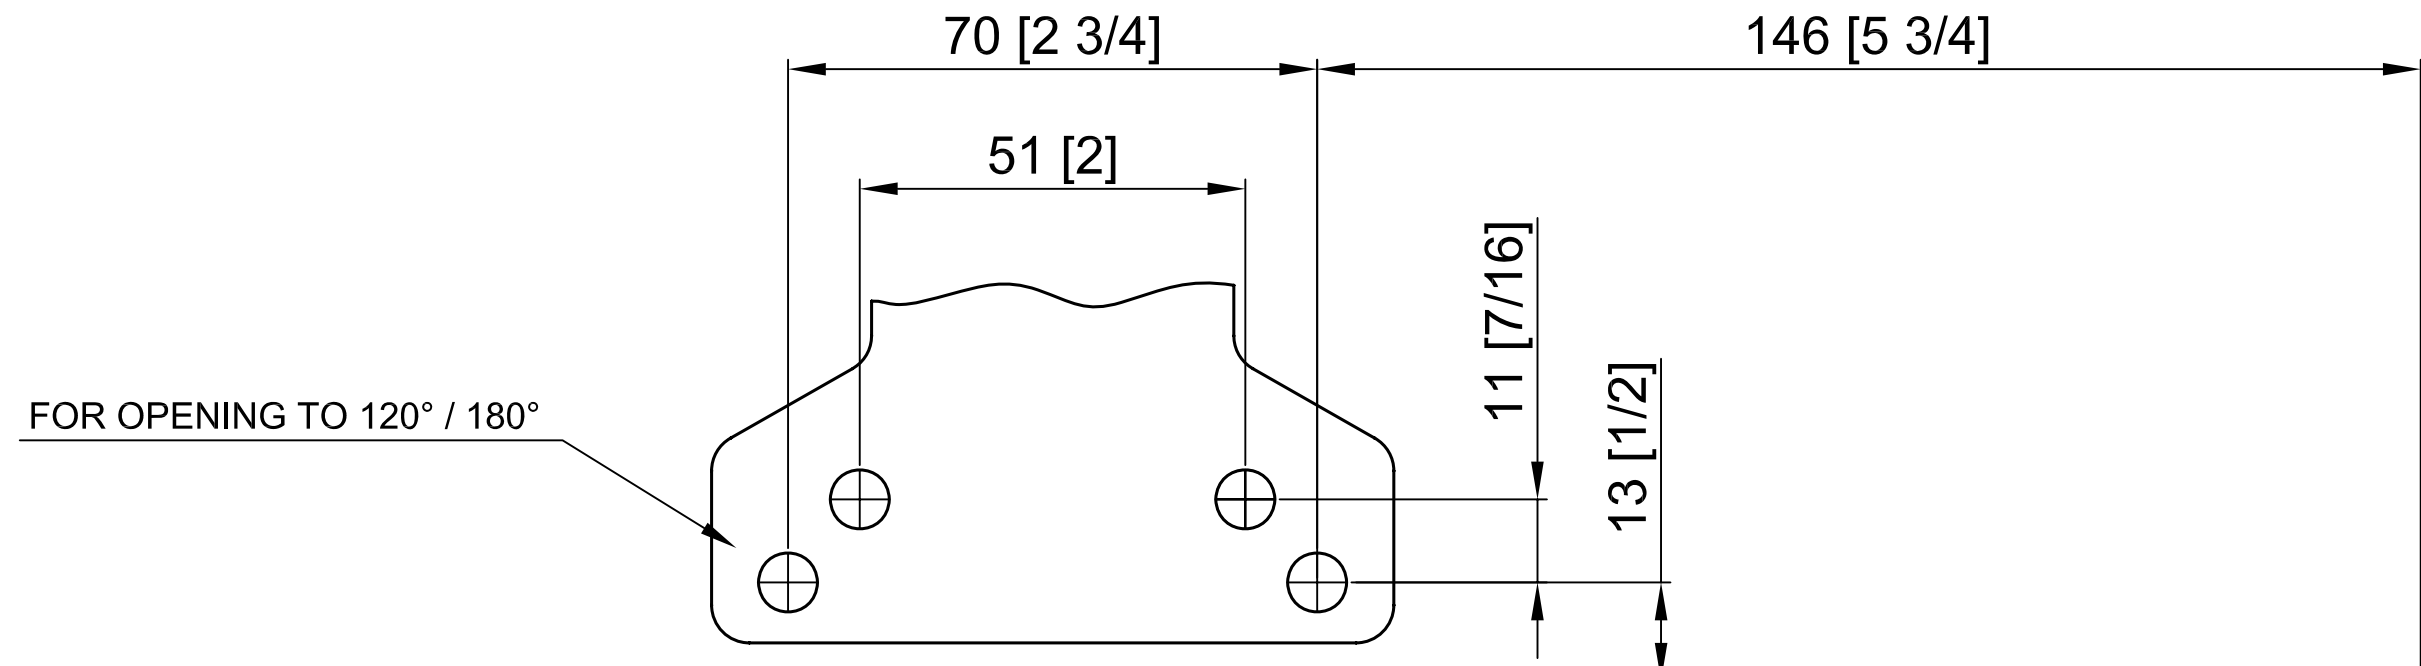

Scale 1:1

# STANDARD APPLICATION TEMPLATE FOR A RIGHT HAND DOOR

UPPER FRAME

Scale 1:1

UPPER FRAME

PARALLEL APPLICATION  
TEMPLATE FOR A RIGHT HAND DOOR

Scale 1:1

Scale 1:1